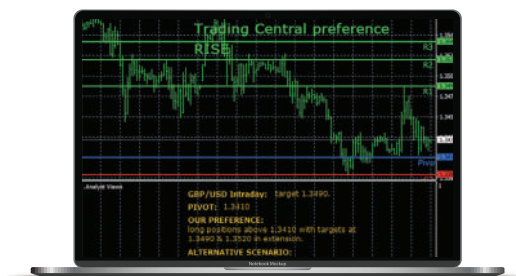

Getting Started with TC Alpha Generation

Alpha Generation consists of three innovative MetaTrader indicators: market psychology to identify new trade opportunities and potential entry/exit points.

TECHNICAL VIEWS

Our Technical Views indicator is your go-to source for direction and key levels.

Key levels to craft your trade

Leave the analysis to the experts, and use the output of our analysis to craft your trades. Get an instant viewpoint on our preferred direction along with target levels. Discover our alternative scenario based on a pivot level where we would change our view and offer target levels in the opposite direction.

ADAPTIVE CANDLESTICKS

Our favourite patterns

This indicator scans for sixteen of our favourite time-trusted candlestick patterns, instantly on any chart!

Expert filtering for what's important

We combine candlesticks with our unique quantitative and technical analysis expertise to focus only on those patterns that are relevant for decision making.

ADAPTIVE DIVERGENCE CONVERGENCE (ADC)

If you like MACD, you'll love ADC for your short-term trading! It is useful at shorter lengths and offers more timely signals, while also guarding against sideways movements by adapting and lengthening during such periods.