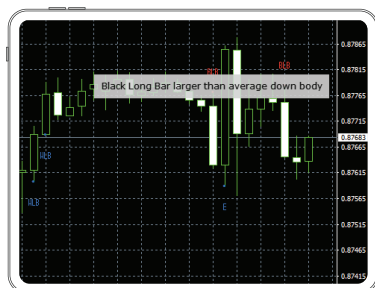

Getting Started with TC Alpha Generation

Alpha Generation consists of three innovative MetaTrader indicators: market psychology to identify new trade opportunities and potential entry/exit points.

TECHNICAL VIEWS

Our Technical Views indicator is your go-to source for direction and key levels.

Key levels to craft your trade

Leave the analysis to the experts, and use the output of our analysis to craft your trades. Get an instant viewpoint on our preferred direction along with target levels. Discover our alternative scenario based on a pivot level where we would change our view and offer target levels in the opposite direction.

ADAPTIVE CANDLESTICKS

Our favourite patterns

This indicator scans for sixteen of our favourite time-trusted candlestick patterns, instantly on any chart!

Expert filtering for what's important

We combine candlesticks with our unique quantitative and technical analysis expertise to focus only on those patterns that are relevant for decision making.

ADAPTIVE DIVERGENCE CONVERGENCE (ADC)

If you like MACD, you'll love ADC for your short-term trading! It is useful at shorter lengths and offers more timely signals, while also guarding against sideways movements by adapting and lengthening during such periods.