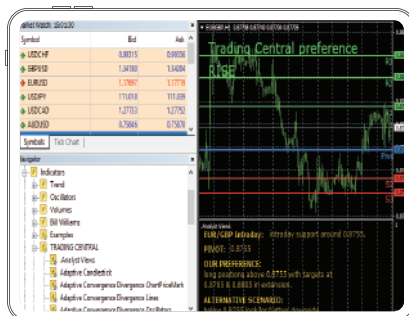

Our Technical Views indicator is your go-to source for direction and key levels.

Key levels to craft your trade

Leave the analysis to the experts, and use the output of our analysis to craft your trades. Get an instant viewpoint on our preferred direction along with target levels. Discover our alternative scenario based on a pivot level where we would change our view and offer target levels in the opposite direction.

ADAPTIVE CANDLESTICKS

Our favourite patterns

This indicator scans for sixteen of our favourite time-trusted candlestick patterns, instantly on any chart!

Expert filtering for what's important

We combine candlesticks with our unique quantitative and technical analysis expertise to focus only on those patterns that are relevant for decision making.

[Download the plugin](#) file and double-click the file to execute it. A simple wizard guides you through the process in your language of choice.

Upgrading from our previous plugin?

Have you already installed previous versions of MetaTrader plugins from Trading Central? You may require Admin rights using the new wizard to uninstall previous versions. Please [contact us](#) if you need help.

Install the program and find our indicators

Locate Trading Central indicators along with the others in your MetaTrader indicator list.

Drag and drop

Simply drag an indicator onto the chart and get actionable insights immediately! Get started with our original Analyst Views indicator.