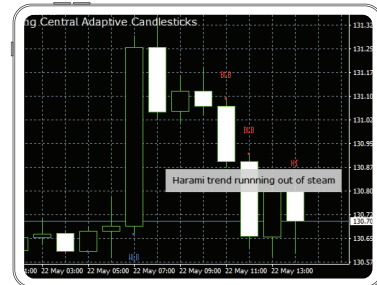

Our Technical Views indicator is your go-to source for direction and key levels.

Key levels to craft your trade

Leave the analysis to the experts, and use the output of our analysis to craft your trades. Get an instant viewpoint on our preferred direction along with target levels. Discover our alternative scenario based on a pivot level where we would change our view and offer target levels in the opposite direction.

ADAPTIVE CANDLESTICKS

Our favourite patterns

This indicator scans for sixteen of our favourite time-trusted candlestick patterns, instantly on any chart!

Expert filtering for what's important

We combine candlesticks with our unique quantitative and technical analysis expertise to focus only on those patterns that are relevant for decision making.

ADAPTIVE DIVERGENCE CONVERGENCE (ADC)

If you like MACD, you'll love ADC for your short-term trading! It is useful at shorter lengths and offers more timely signals, while also guarding against sideways movements by adapting and lengthening during such periods.