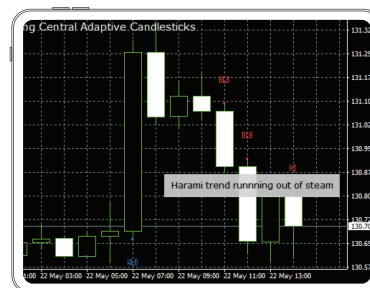

Our Technical Views indicator is your go-to source for direction and key levels.

Key levels to craft your trade

Leave the analysis to the experts, and use the output of our analysis to craft your trades. Get an instant viewpoint on our preferred direction along with target levels. Discover our alternative scenario based on a pivot level where we would change our view and offer target levels in the opposite direction.

ADAPTIVE CANDLESTICKS

Our favourite patterns

This indicator scans for sixteen of our favourite time-trusted candlestick patterns, instantly on any chart!

Expert filtering for what's important

We combine candlesticks with our unique quantitative and technical analysis expertise to focus only on those patterns that are relevant for decision making.

ADAPTIVE DIVERGENCE CONVERGENCE (ADC)

If you like MACD, you'll love ADC for your short-term trading! It is useful at shorter lengths and offers more timely signals, while also guarding against sideways movements by adapting and lengthening during such periods.